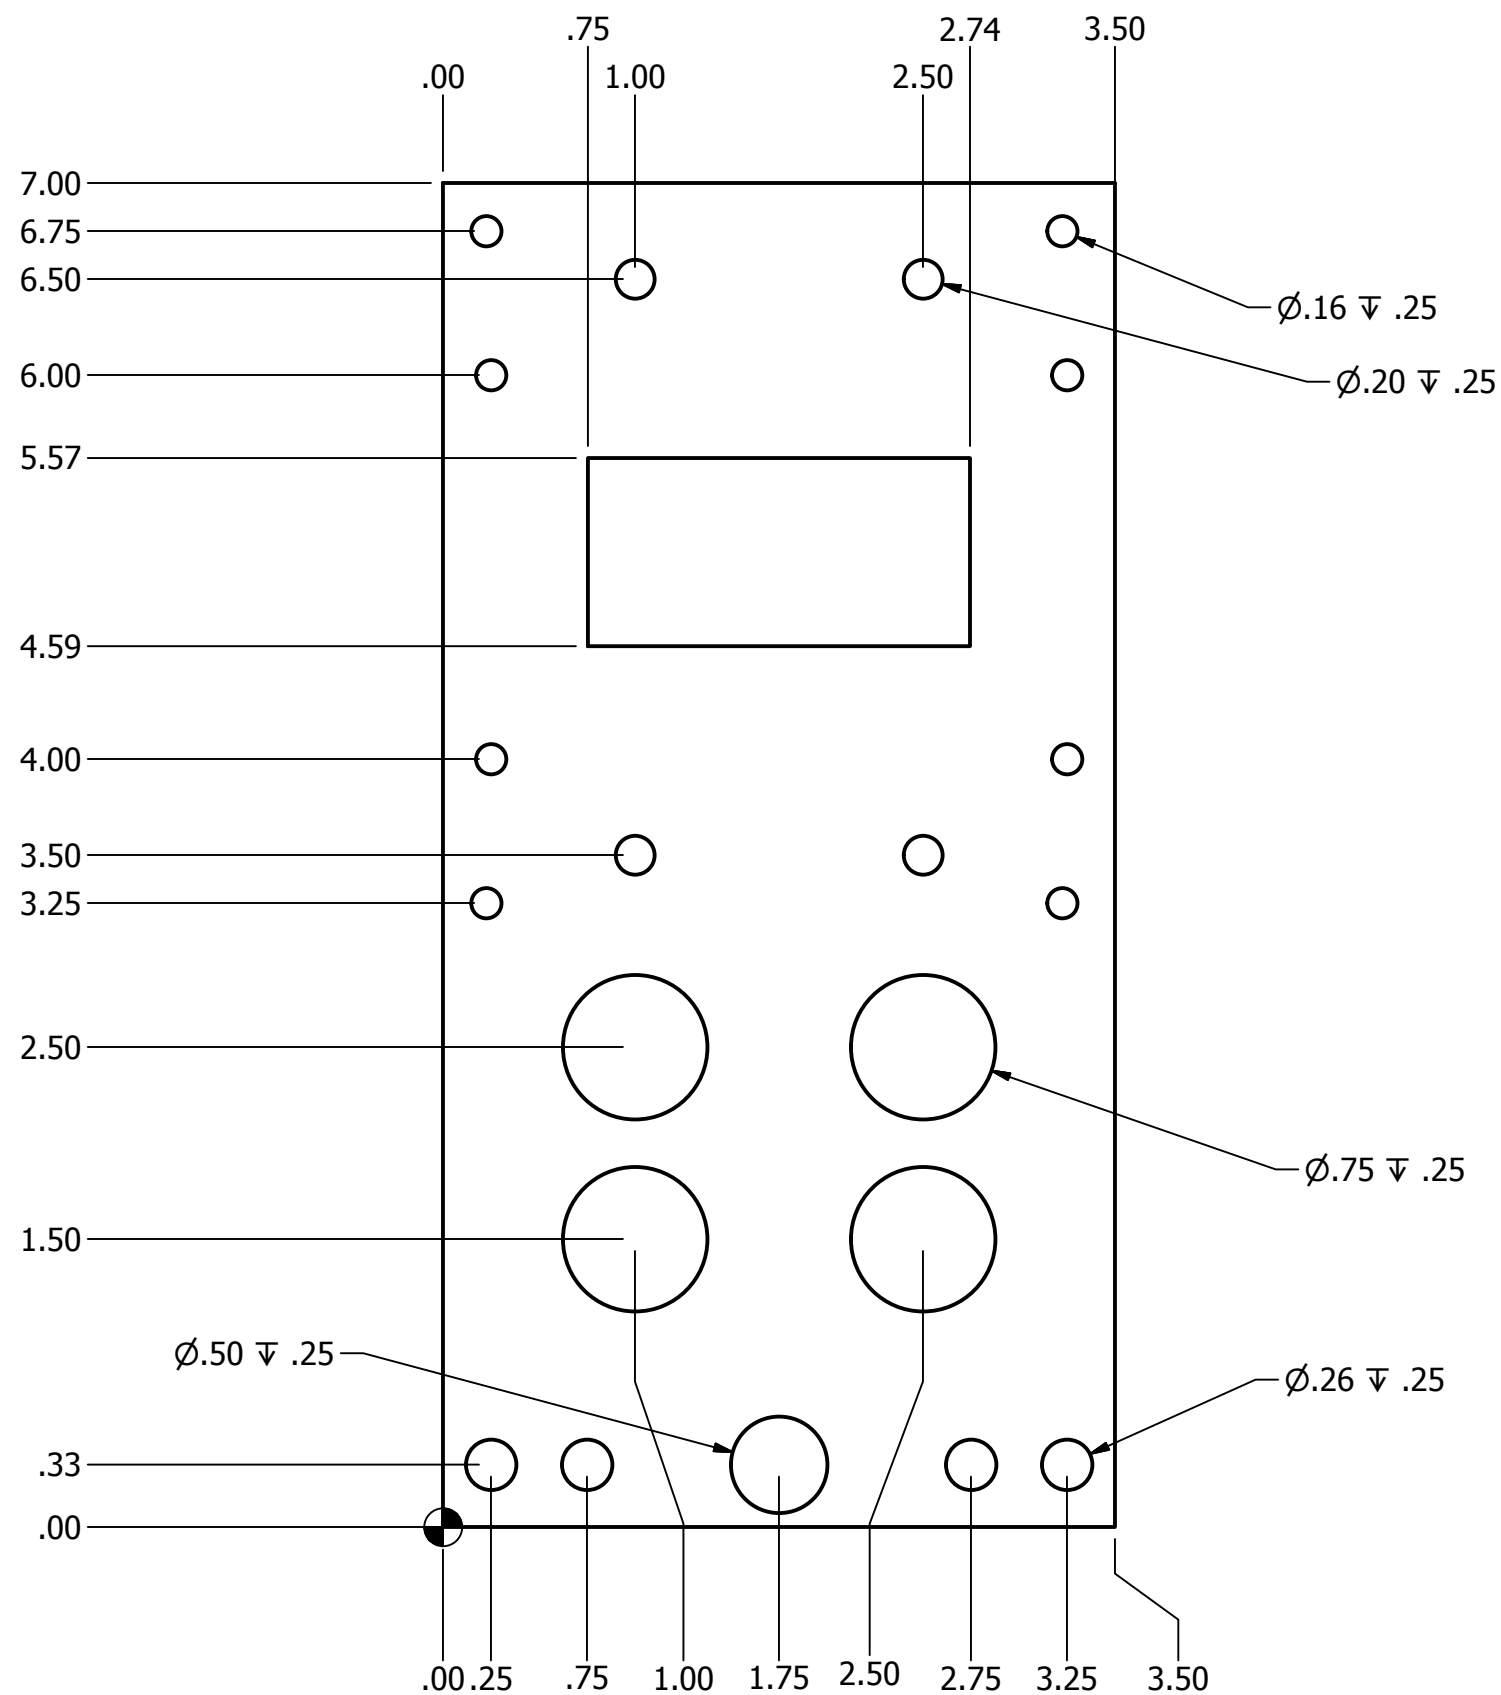

PRODUCED BY AN AUTODESK EDUCATIONAL PRODUCT

PRODUCED BY AN AUTODESK EDUCATIONAL PRODUCT

Required (1)

DRAWN stc21630	2/1/2013	TITLE		
CHECKED				
QA				
MFG				
APPROVED		SIZE C	DWG NO Motor long plate	REV
		SCALE	SHEET 1 OF 1	